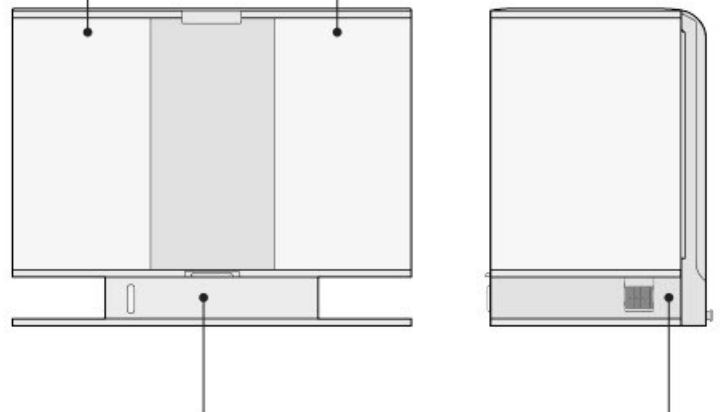

### WATER RECIRCULATION SYSTEM

SmartTerra mimics the natural rain cycle: water is pumped from the reservoir to the top, rained down and filtered through the roots/soil, before returning to the reservoir.