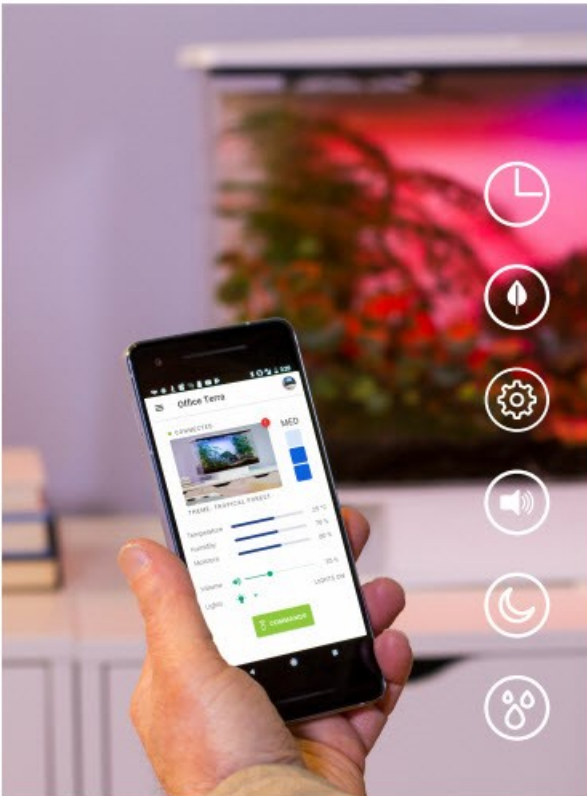

### REALISTIC SIMULATION OF THE OUTDOORS

Watch the sun rise and set inside SmartTerra. Summon thunderstorm at the touch of a button.

### CONTROL AND CUSTOMIZATION VIA MOBILE APPLICATION

Personalize all aspects of SmartTerra, monitor climate conditions, and receive notifications.

### STEREO SPEAKERS WITH BLUETOOTH STREAMING

Play a built-in soundscape or stream music from your phone.

Allowing you to capture nature and escape from a hectic lifestyle, SmartTerra is a perfect addition to any home or office.

## Mobile Application Control

Get real-time data on the status of your ecosystem

Adjust climate settings or pick a preset theme

Configure sunrise and sunset times

Schedule sounds or music to play throughout the day