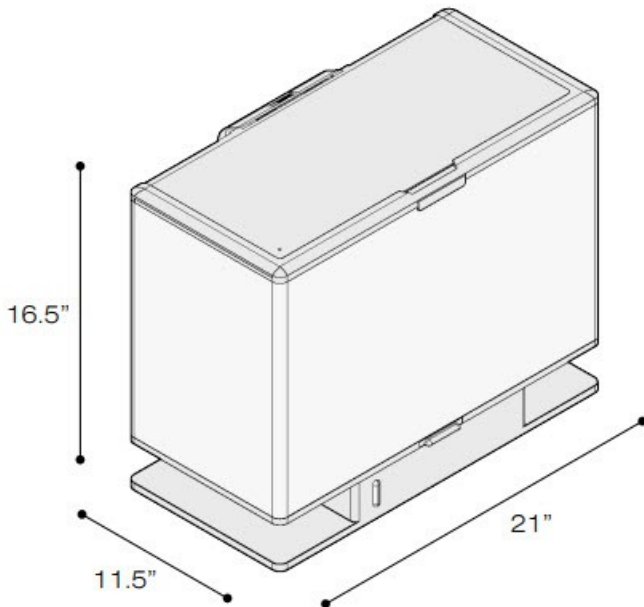

SMARTTERRA

SmartTerra is the world's first autonomous terrarium. Through the use of technology, it creates a maintenance-free ecosystem and provides a dynamic growing environment for your plants.

A Breakthrough in Terrarium Technology

HIGH CRI LIGHTING SYSTEM

High Color Rendering Index LEDs act as a substitute for sunlight, simulate sunrise and sunset, and illuminate the nighttime.